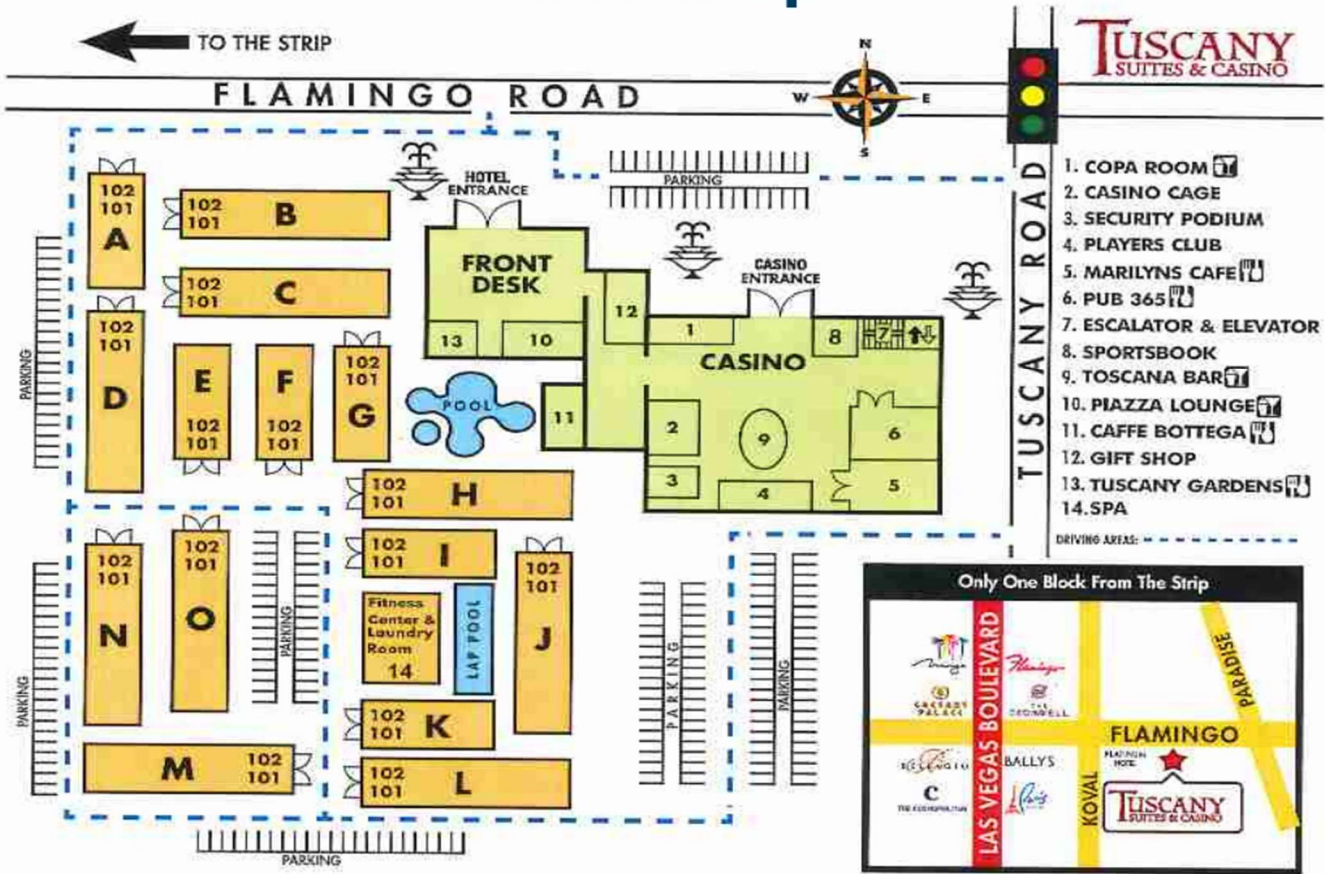

The Tuscany Suites & Casino Site Map