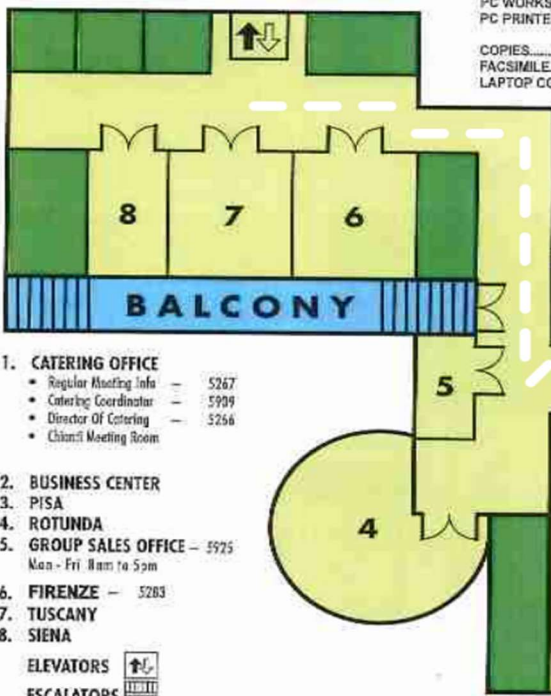

Private Offices

1. **1. CATERING OFFICE**
     - Regular Meeting Info - 5267
     - Catering Coordinator - 5909
     - Director Of Catering - 5266
     - Client Meeting Room
  2. **2. BUSINESS CENTER**
  3. **3. PISA**
  4. **4. ROTUNDA**
  5. **5. GROUP SALES OFFICE - 5925**
     Mon - Fri 8am to 5pm
  6. **6. FIRENZE - 5283**
  7. **7. TUSCANY**
  8. **8. SIENA**
2. **ELEVATORS**
3. **ESCALATORS**
4. **FLORENTINE ROOMS**
   A - B - C - D - E - F - G

BUSINESS CENTER - 24 HOURS
Help Desk 800.564.4254

PC WORKSTATION.....$0.50 per min
PC PRINTER.....$1.00 per page - B/W
.....$1.50 per page - Color
COPIES.....$0.29 per page
FACSIMILE.....$1.99 per page
LAPTOP CONNECTIVITY.....$0.99 per min

WIRELESS INTERNET
Free wireless internet access in:

Hotel Lobby
Banquet Area
Piazza Lounge
Caffe Bottega

Please find the network:
CONVENTIONS

Please find the network:
TUSCANY-ROOMS
ext: 5001 or 702.933.3719

TUSCANY SUITES & CASINO
CONFERENCE ROOMS

OPIOID SUMMIT REGISTRATION!